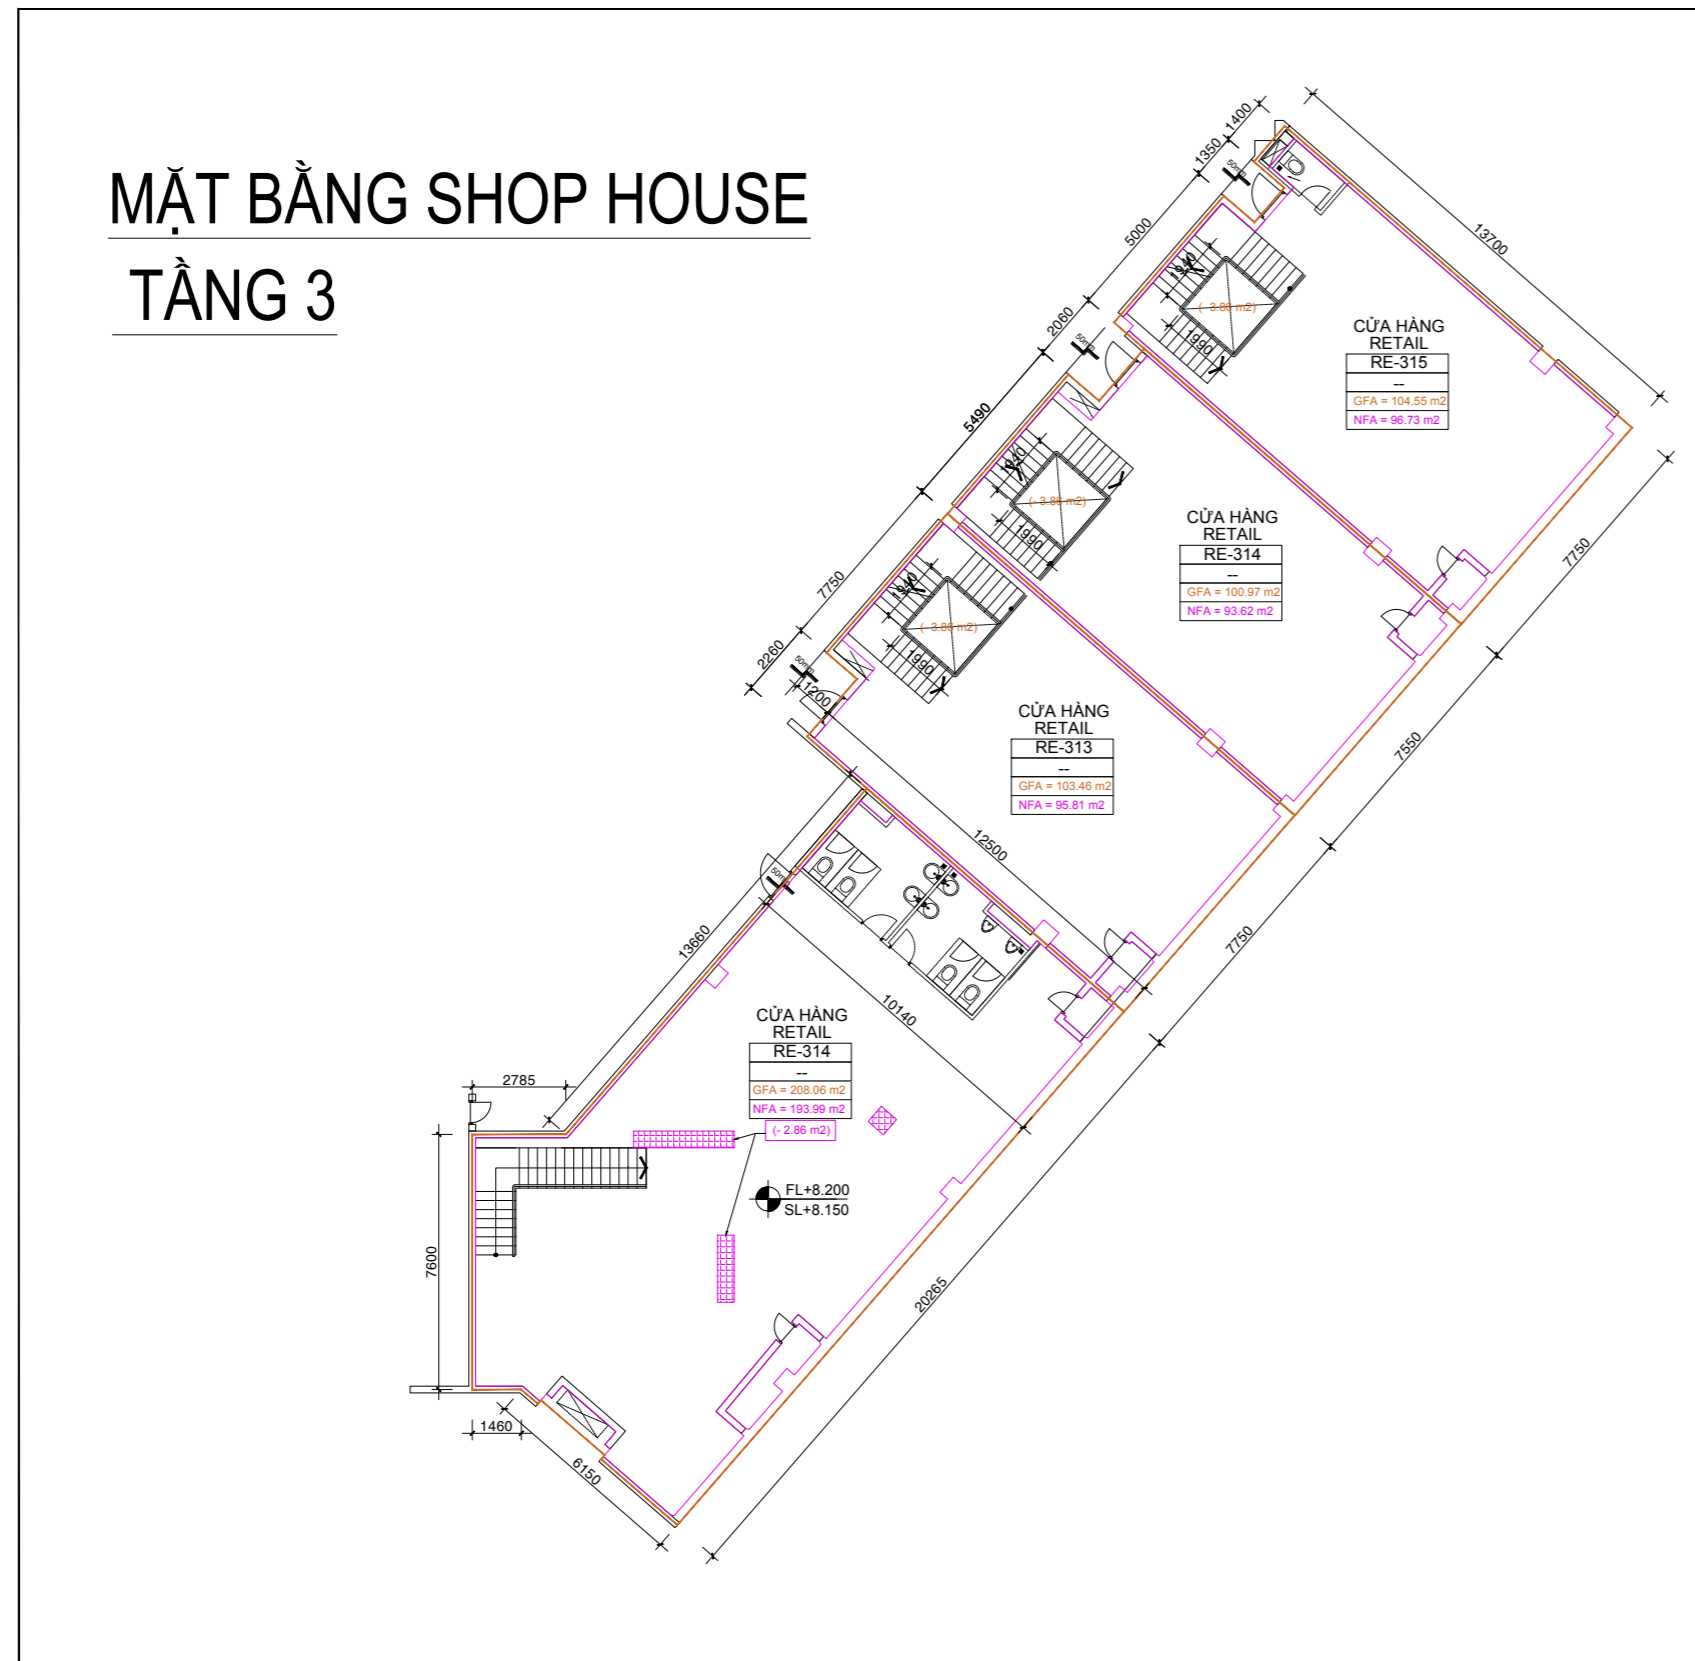

MẶT BẰNG SHOP HOUSE TẦNG 3

MẶT BẰNG SHOP HOUSE TẦNG 2

THỐNG KÊ DIỆN TÍCH SHOP HOUSE

SYM	TẦNG 1		TẦNG 2		TẦNG 3		SỐ LƯỢNG	TOTAL-GFA	TOTAL-NFA
	GFA	NFA	GFA	NFA	GFA	NFA			
RE-01	128.49	121.49	146.07	136.65			1	274.56	258.14
RE-02	78.99	74.11	81.11	74.01			1	160.1	148.12
RE-03	78.99	74.11	81.11	74			1	160.1	148.11
RE-04	106.87	98.66	103.72	94.98			1	210.59	193.64
RE-05	109.83	100.99	146.5	132.62			1	256.33	233.61
RE-06	75.61	68.51	98.48	87.78			1	174.09	156.29
RE-07	67.26	61.4	85.78	76.85			1	153.04	138.25
RE-08	67.26	61.5	85.78	76.96			1	153.04	138.46
RE-09	67.26	61.67	85.78	77.12			1	153.04	138.79
RE-10	80.31	74.39	98.83	89.72			1	179.14	164.11
RE-11	89.21	83.31	133.3	120.81			1	222.51	204.12
RE-12	56.47	51.39	222.2	202.42	208.06	191.13	1	486.73	444.94
RE-13	82.93	78.22	102.5	94.67	99.78	92.13	1	285.21	265.02
RE-14	80.78	76.3	99.76	92.31	97.29	89.94	1	277.83	258.55
RE-15	82.93	78.47	102.5	94.9	100.87	93.05	1	286.3	266.42
RE-16	257.38	243.86	473.27	437.08			1	730.65	680.94
TOTAL:	1510.57	1408.38	2146.69	1962.88	506	466.25	16	4163.26	3837.51