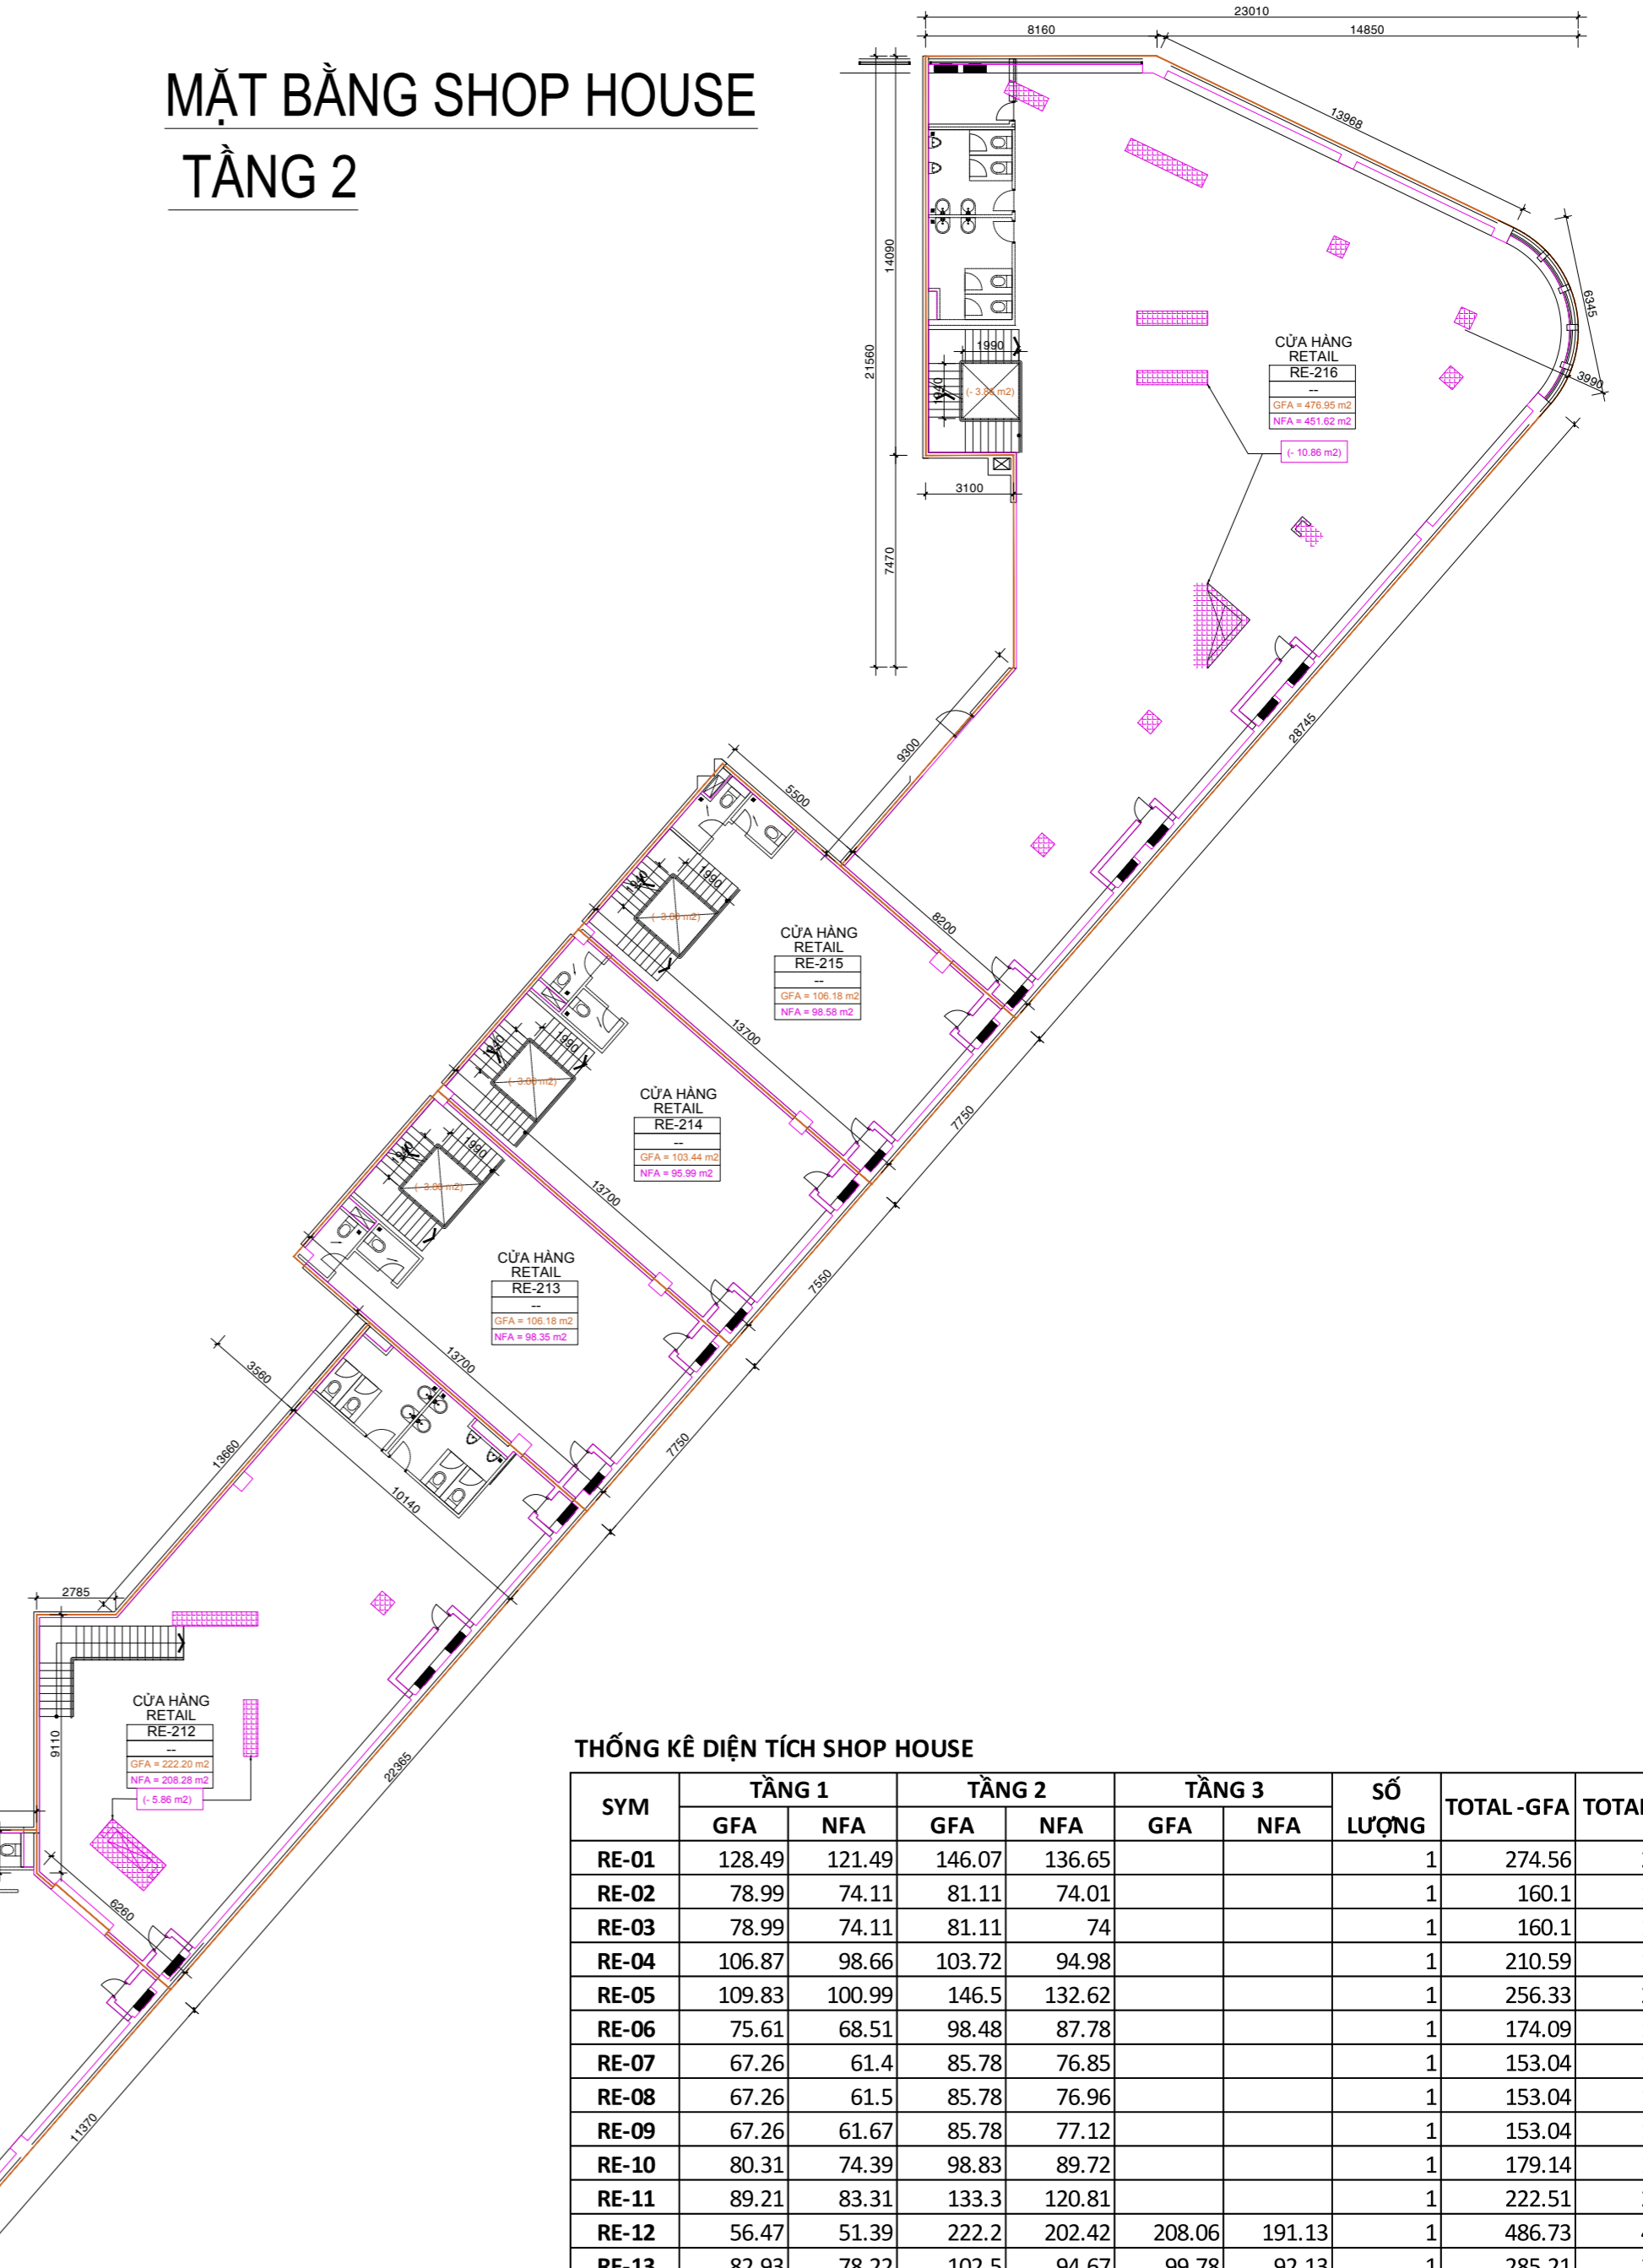

MẶT BẰNG SHOP HOUSE TẦNG 3

MẶT BẰNG SHOP HOUSE TẦNG 2

THỐNG KÊ DIỆN TÍCH SHOP HOUSE

SYM	TẦNG 1		TẦNG 2		TẦNG 3		SỐ LƯỢNG	TOTAL-GFA	TOTAL-NFA
	GFA	NFA	GFA	NFA	GFA	NFA			
RE-01	128.49	121.49	146.07	136.65			1	274.56	258.14
RE-02	78.99	74.11	81.11	74.01			1	160.1	148.12
RE-03	78.99	74.11	81.11	74			1	160.1	148.11
RE-04	106.87	98.66	103.72	94.98			1	210.59	193.64
RE-05	109.83	100.99	146.5	132.62			1	256.33	233.61
RE-06	75.61	68.51	98.48	87.78			1	174.09	156.29
RE-07	67.26	61.4	85.78	76.85			1	153.04	138.25
RE-08	67.26	61.5	85.78	76.96			1	153.04	138.46
RE-09	67.26	61.67	85.78	77.12			1	153.04	138.79
RE-10	80.31	74.39	98.83	89.72			1	179.14	164.11
RE-11	89.21	83.31	133.3	120.81			1	222.51	204.12
RE-12	56.47	51.39	222.2	202.42	208.06	191.13	1	486.73	444.94
RE-13	82.93	78.22	102.5	94.67	99.78	92.13	1	285.21	265.02
RE-14	80.78	76.3	99.76	92.31	97.29	89.94	1	277.83	258.55
RE-15	82.93	78.47	102.5	94.9	100.87	93.05	1	286.3	266.42
RE-16	257.38	243.86	473.27	437.08			1	730.65	680.94
TOTAL:	1510.57	1408.38	2146.69	1962.88	506	466.25	16	4163.26	3837.51