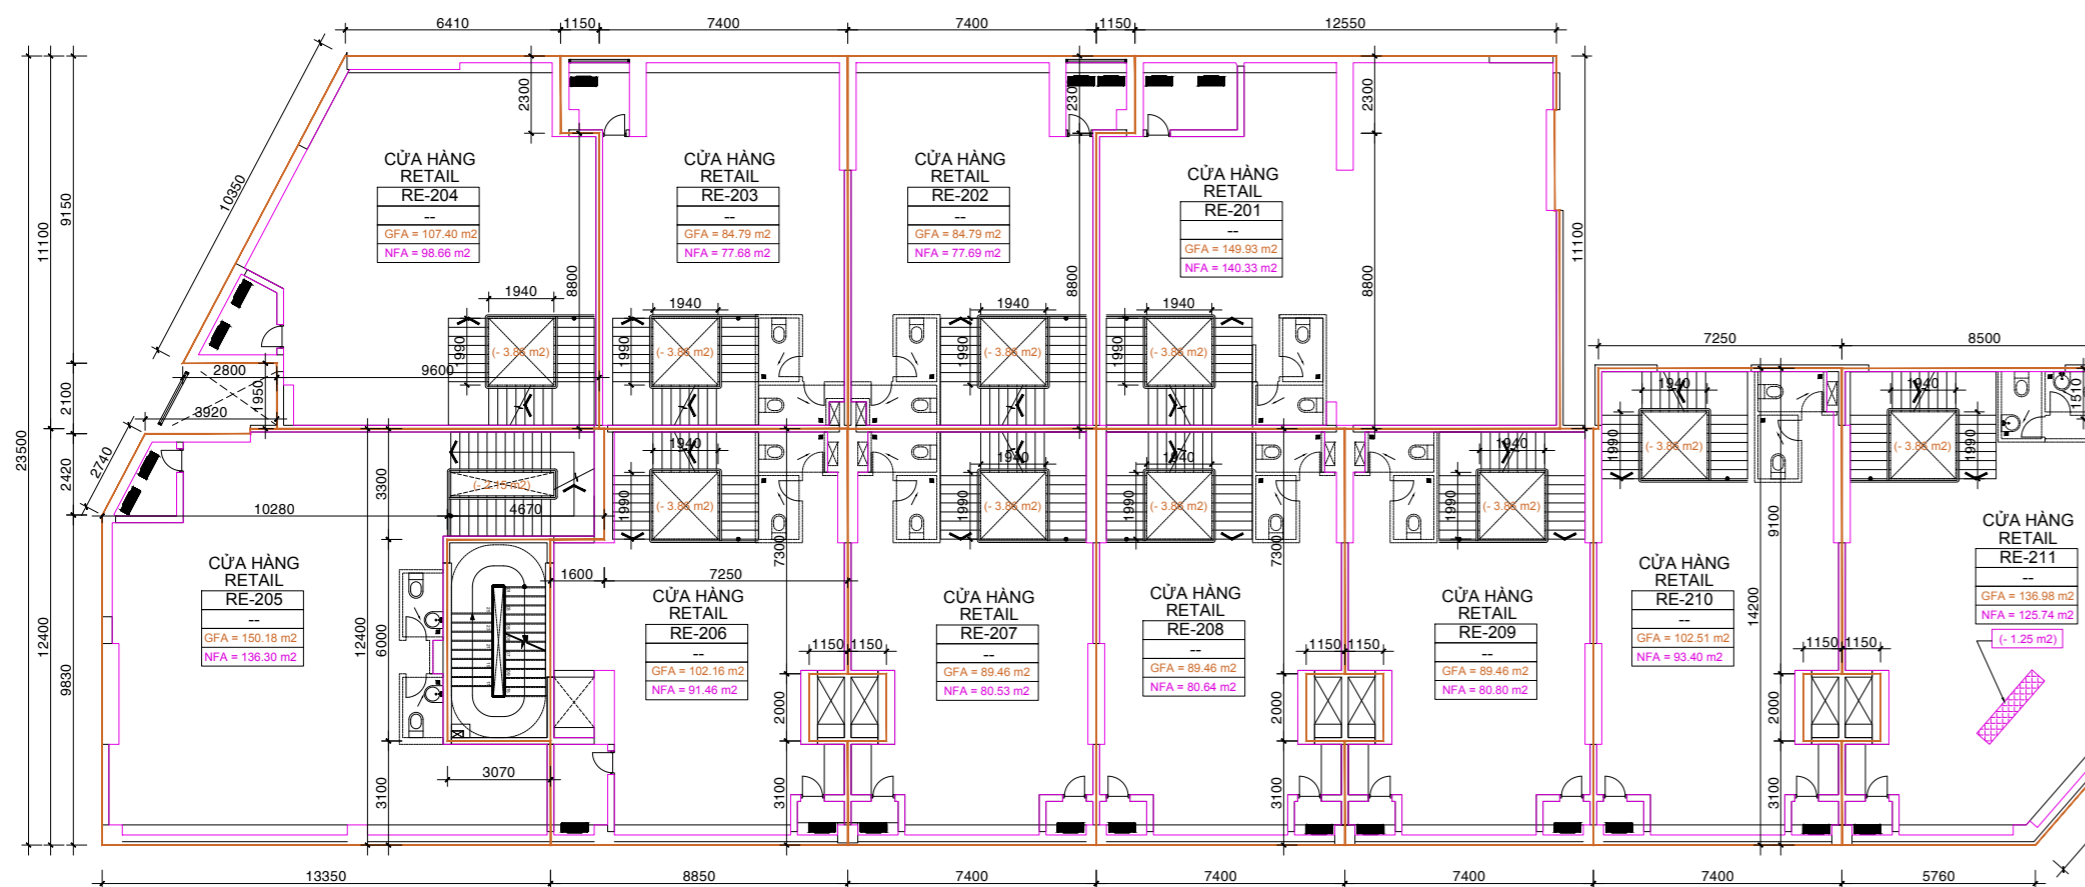

MẶT BẰNG SHOP HOUSE TẦNG 3

MẶT BẰNG SHOP HOUSE TẦNG 2

THỐNG KÊ DIỆN TÍCH SHOP HOUSE

SYM	TẦNG 1		TẦNG 2		TẦNG 3		SỐ LƯỢNG	TOTAL-GFA	TOTAL-NFA
	GFA	NFA	GFA	NFA	GFA	NFA			
RE-01	128.49	121.49	146.07	136.65			1	274.56	258.14
RE-02	78.99	74.11	81.11	74.01			1	160.1	148.12
RE-03	78.99	74.11	81.11	74			1	160.1	148.11
RE-04	106.87	98.66	103.72	94.98			1	210.59	193.64
RE-05	109.83	100.99	146.5	132.62			1	256.33	233.61
RE-06	75.61	68.51	98.48	87.78			1	174.09	156.29
RE-07	67.26	61.4	85.78	76.85			1	153.04	138.25
RE-08	67.26	61.5	85.78	76.96			1	153.04	138.46
RE-09	67.26	61.67	85.78	77.12			1	153.04	138.79
RE-10	80.31	74.39	98.83	89.72			1	179.14	164.11
RE-11	89.21	83.31	133.3	120.81			1	222.51	204.12
RE-12	56.47	51.39	222.2	202.42	208.06	191.13	1	486.73	444.94
RE-13	82.93	78.22	102.5	94.67	99.78	92.13	1	285.21	265.02
RE-14	80.78	76.3	99.76	92.31	97.29	89.94	1	277.83	258.55
RE-15	82.93	78.47	102.5	94.9	100.87	93.05	1	286.3	266.42
RE-16	257.38	243.86	473.27	437.08			1	730.65	680.94
TOTAL:	1510.57	1408.38	2146.69	1962.88	506	466.25	16	4163.26	3837.51